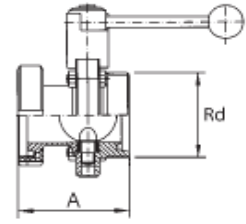

mulder
RVS PRODUCTS

Vlinderklep draad / puntstuk met VMQ

DN	Inch	A	Rd	kg	304	316L
DN 15		74.00	34x1/8"	1.80		
DN 20		74.00	44x1/6"	1.80		
DN 25	1"	74.00	52x1/6"	1.80		
DN 32	1 1/4"	78.00	58x1/6"	1.90		
DN 40	1 1/2"	87.00	65x1/6"	2.00		
DN 50	2"	89.00	78x1/6"	2.70		
DN 65	2 1/2"	95.00	95x1/6"	3.40		
	3"	107.00	104x1/6"	5.50		
DN 80		117.00	110x1/4"	5.60		
DN 100	4"	128.00	130x1/4"	7.10		
DN 125		146.00	160x1/4"	11.40		
DN 150		161.00	190x1/4"	15.60		